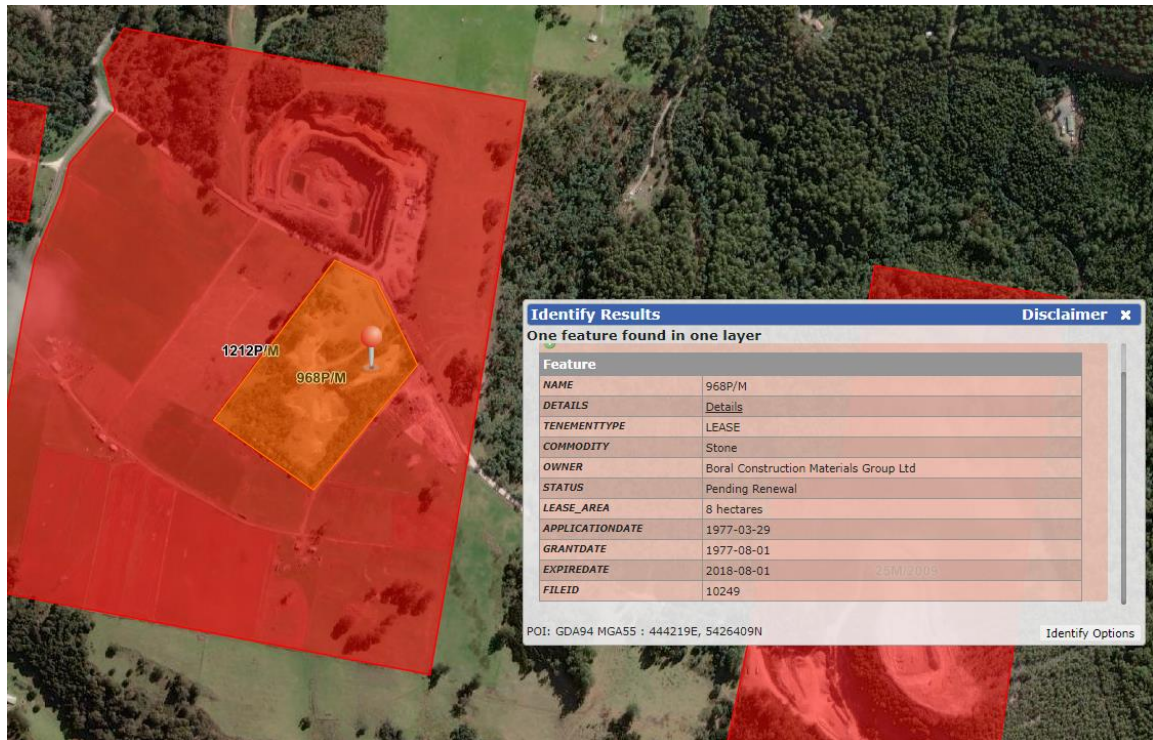

Mining lease details

The Quarry has two mining leases as follows:

- 968P/M
- 1212P/M

Land title details

The Quarry is subject to the following titles:

Number	Title reference	Property address	Mining lease
1	11192/1	990 Nook Road, Nook, TAS, 7306	968P/M
2	116242/1	950 Nook Road, Nook, TAS 7306	1212P/M
3	116240/1	Nook Road, Nook, TAS 7306	1212P/M

Title 1

Title 2

Title 3