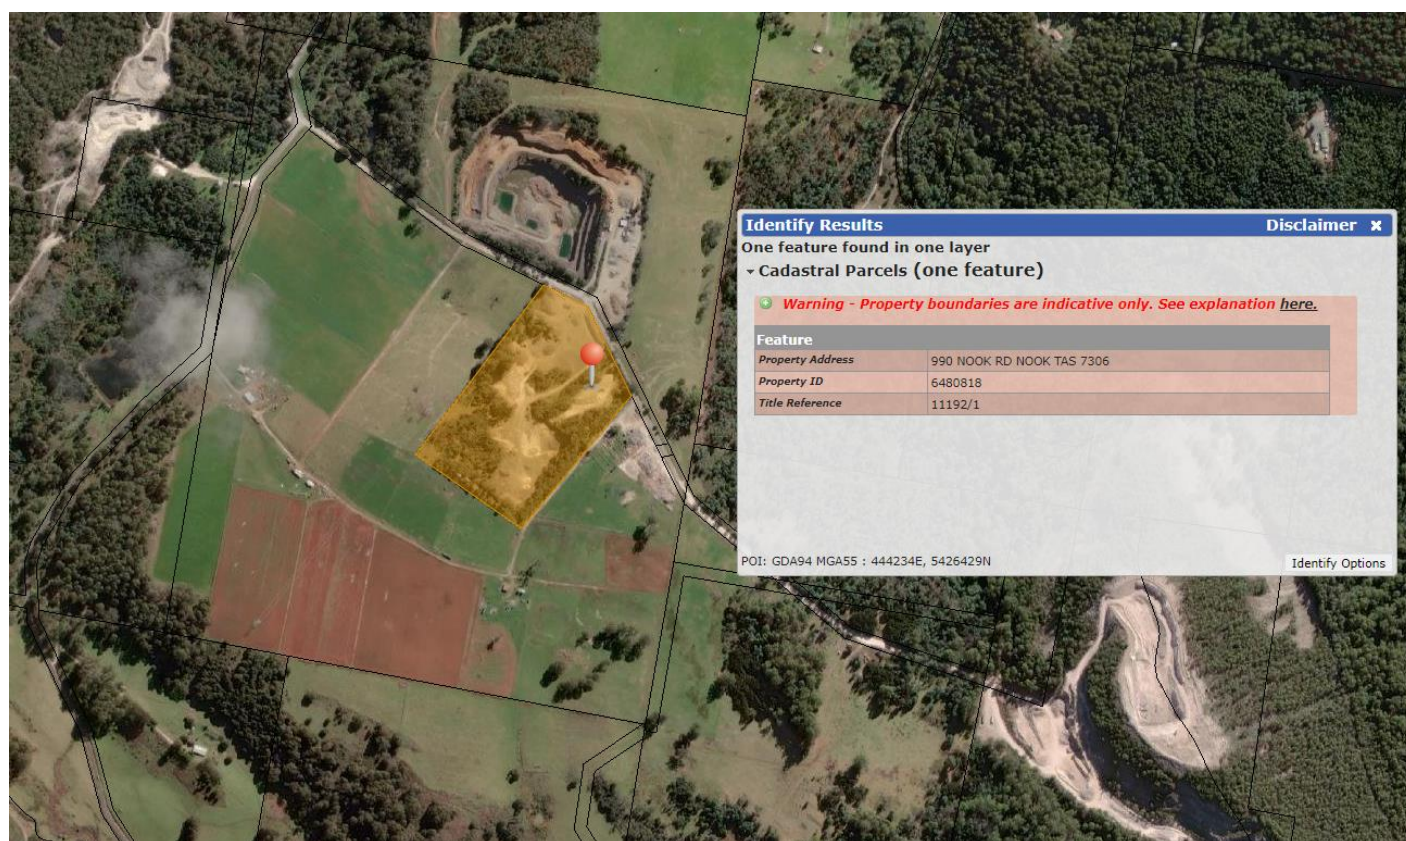

Mining lease details

The Quarry has two mining leases as follows:

- 968P/M
- 1212P/M

Land title details

The Quarry is subject to the following titles:

Number	Title reference	Property address	Mining lease
1	11192/1	990 Nook Road, Nook, TAS, 7306	968P/M
2	116242/1	950 Nook Road, Nook, TAS 7306	1212P/M
3	116240/1	Nook Road, Nook, TAS 7306	1212P/M

Title 1

Title 2

Title 3