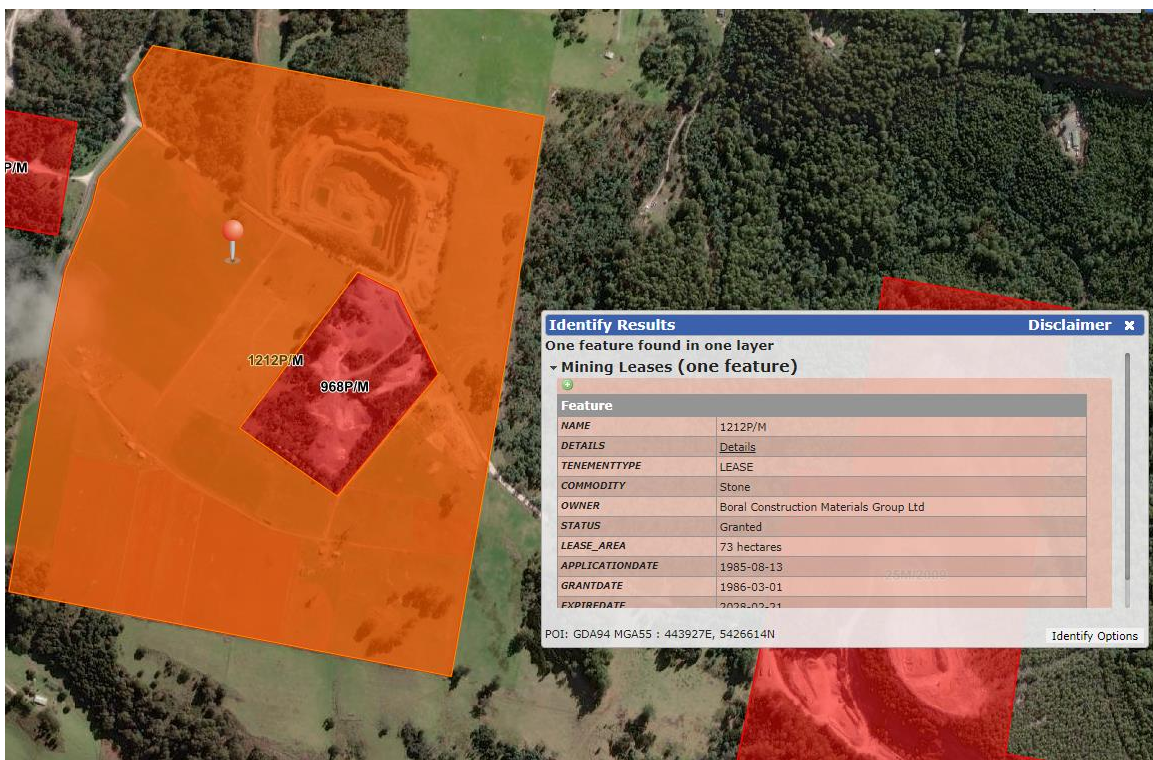

Mining lease details

The Quarry has two mining leases as follows:

- 968P/M
- 1212P/M

Land title details

The Quarry is subject to the following titles:

Number	Title reference	Property address	Mining lease
1	11192/1	990 Nook Road, Nook, TAS, 7306	968P/M
2	116242/1	950 Nook Road, Nook, TAS 7306	1212P/M
3	116240/1	Nook Road, Nook, TAS 7306	1212P/M

Title 1

Title 2

Title 3