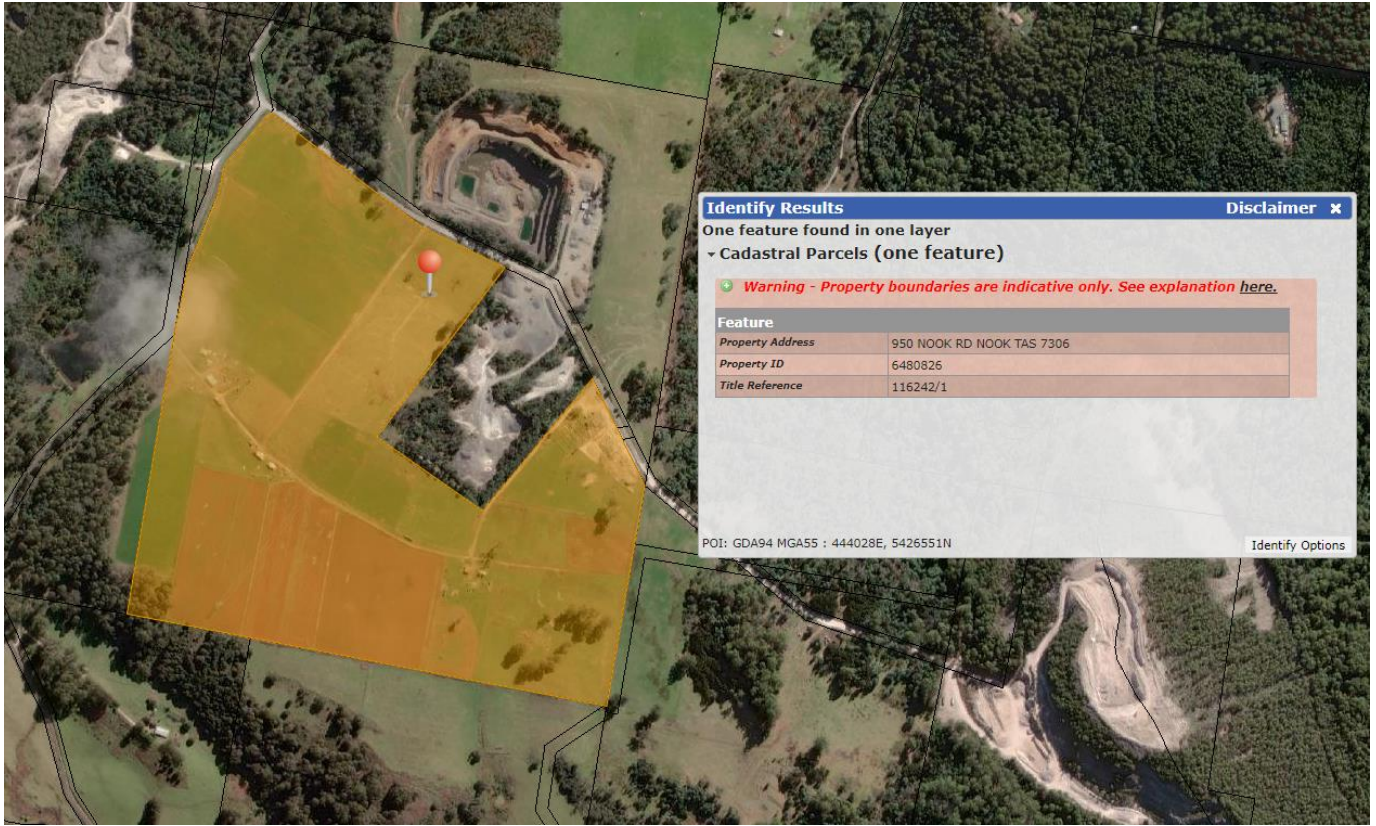

Mining lease details

The Quarry has two mining leases as follows:

- 968P/M
- 1212P/M

Land title details

The Quarry is subject to the following titles:

Number	Title reference	Property address	Mining lease
1	11192/1	990 Nook Road, Nook, TAS, 7306	968P/M
2	116242/1	950 Nook Road, Nook, TAS 7306	1212P/M
3	116240/1	Nook Road, Nook, TAS 7306	1212P/M

Title 1

Title 2

Title 3