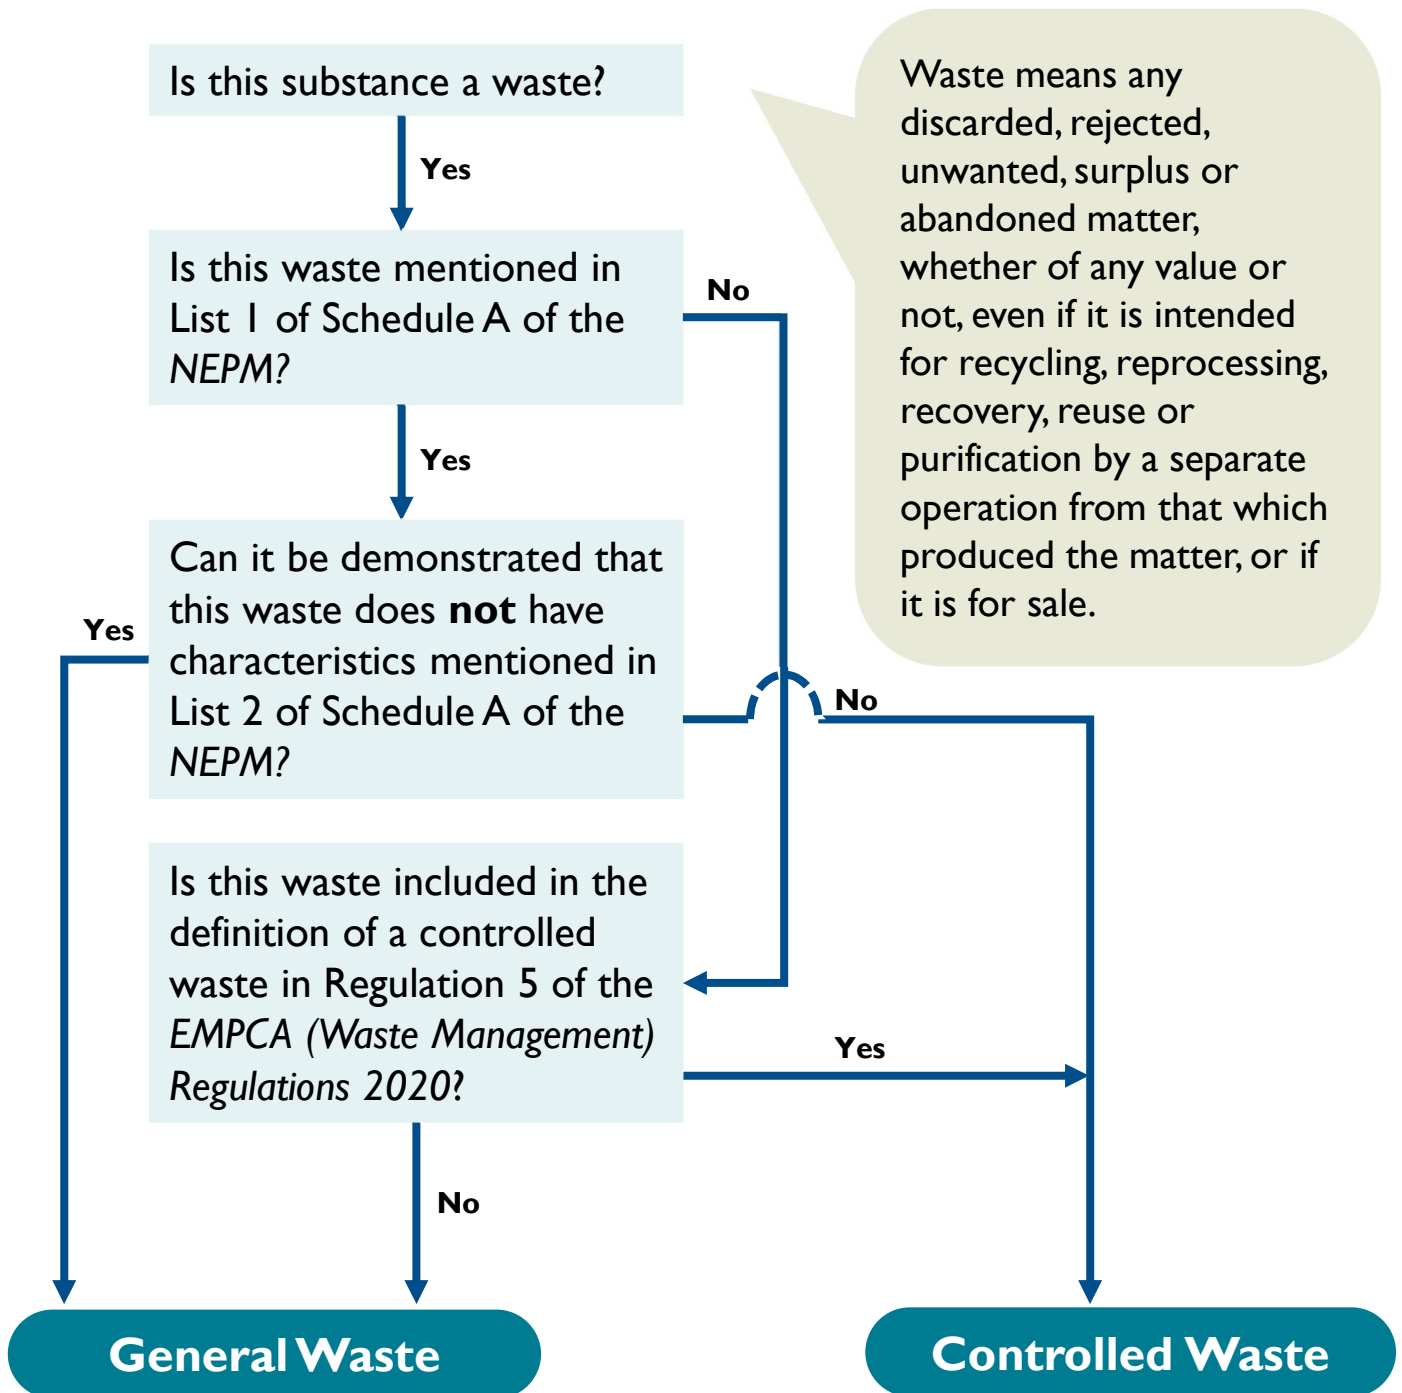

Controlled Waste Identification Decision Tree

Acronyms

- **NEPM** National Environmental Protection (Movement of Controlled Waste between States and Territories) Measure 1998
- **EMPCA** Environmental Management and Pollution Control Act 1994