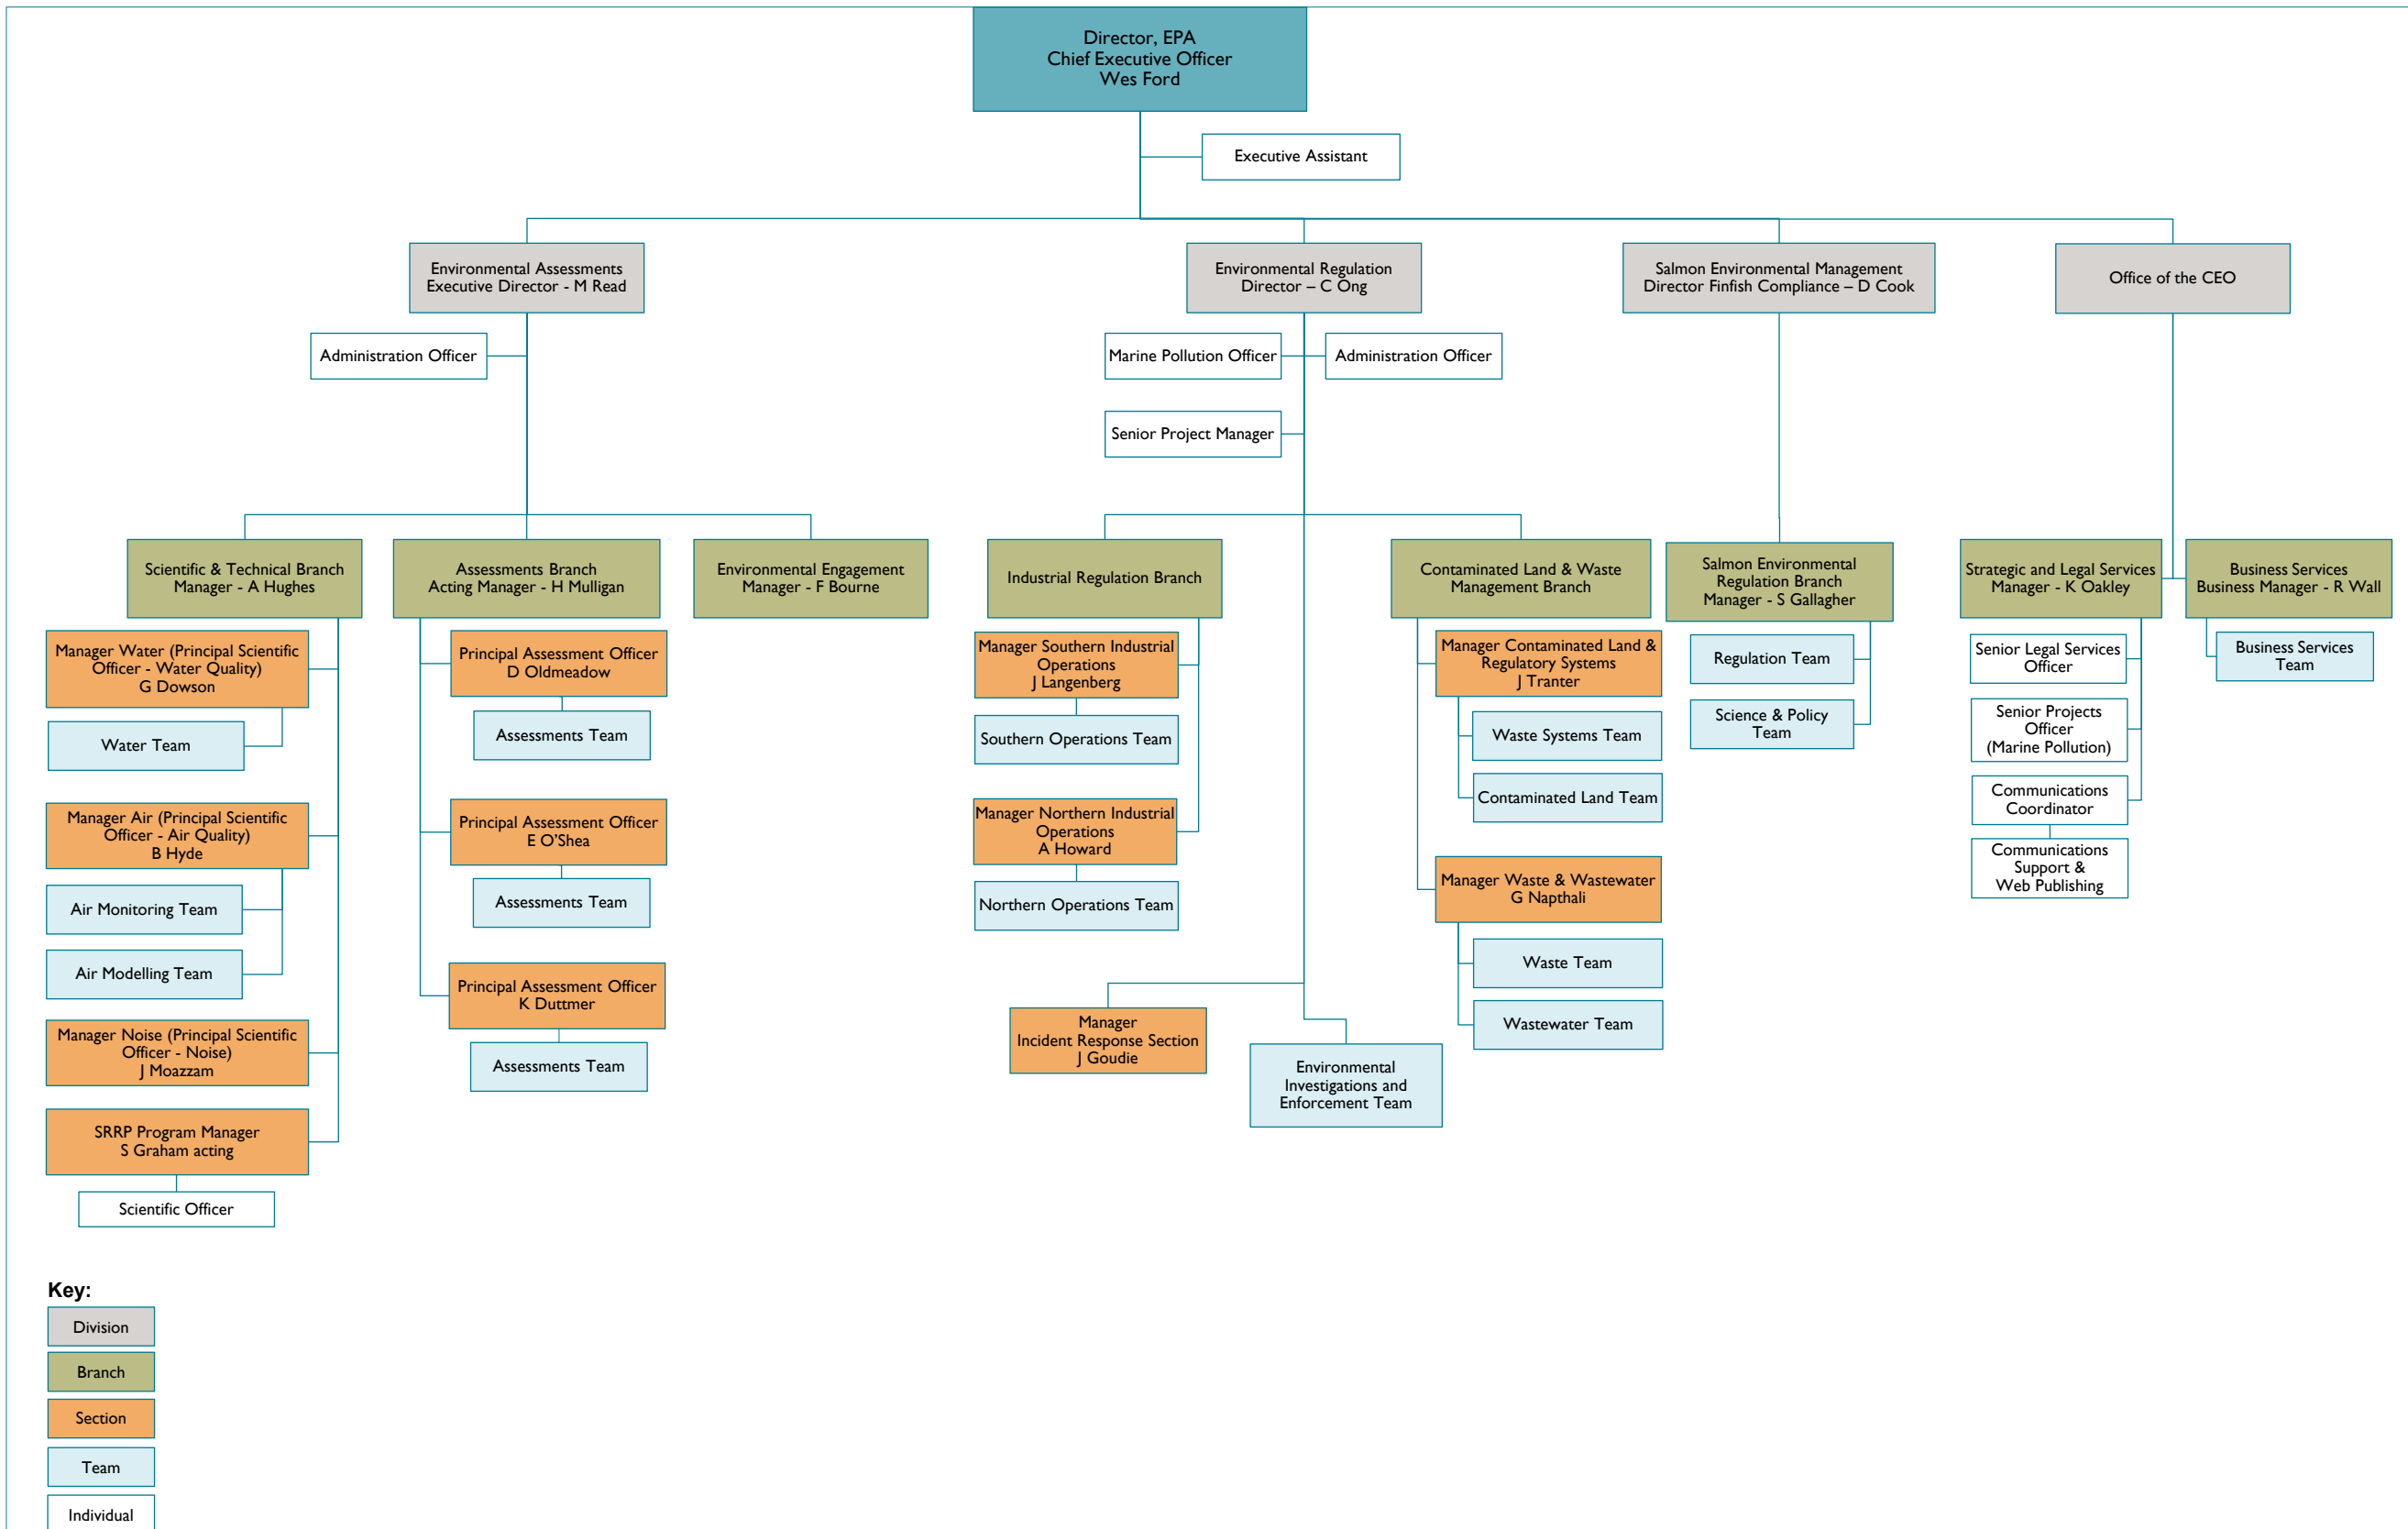

EPA Organisational Structure

ENVIRONMENT PROTECTION AUTHORITY

Key:

- Division
- Branch
- Section
- Team
- Individual